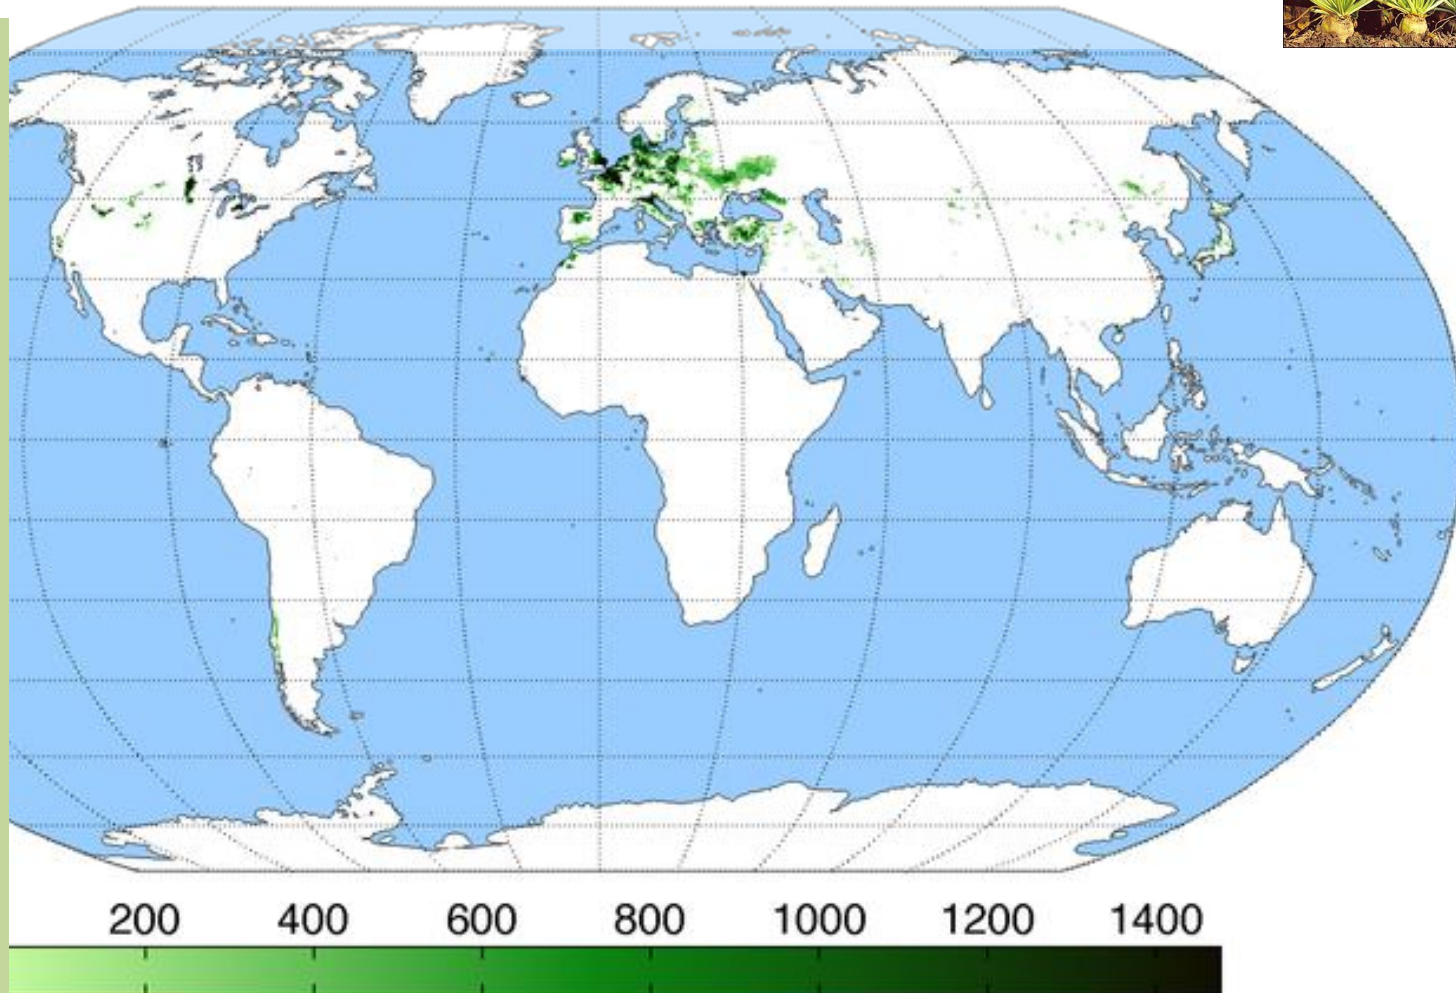

Areas where sugar beets are cultivated

Sugar beets are grown in:

Austria	Albania
Belgium	Croatia
Czech Rep	Macedonia
Denmark	Serbia
Finland	Moldova
France	Belarus
Germany	Russia
Greece	Ukraine
Hungary	Turkey
Italy	Syria
Lithuania	Iran
Netherlands	Egypt
Poland	Morocco
Romania	Japan
Slovakia	China
Spain	
Sweden	Canada
U.K	USA
Switzerland	Chile

Average regional sugar beet output (kg/ha)